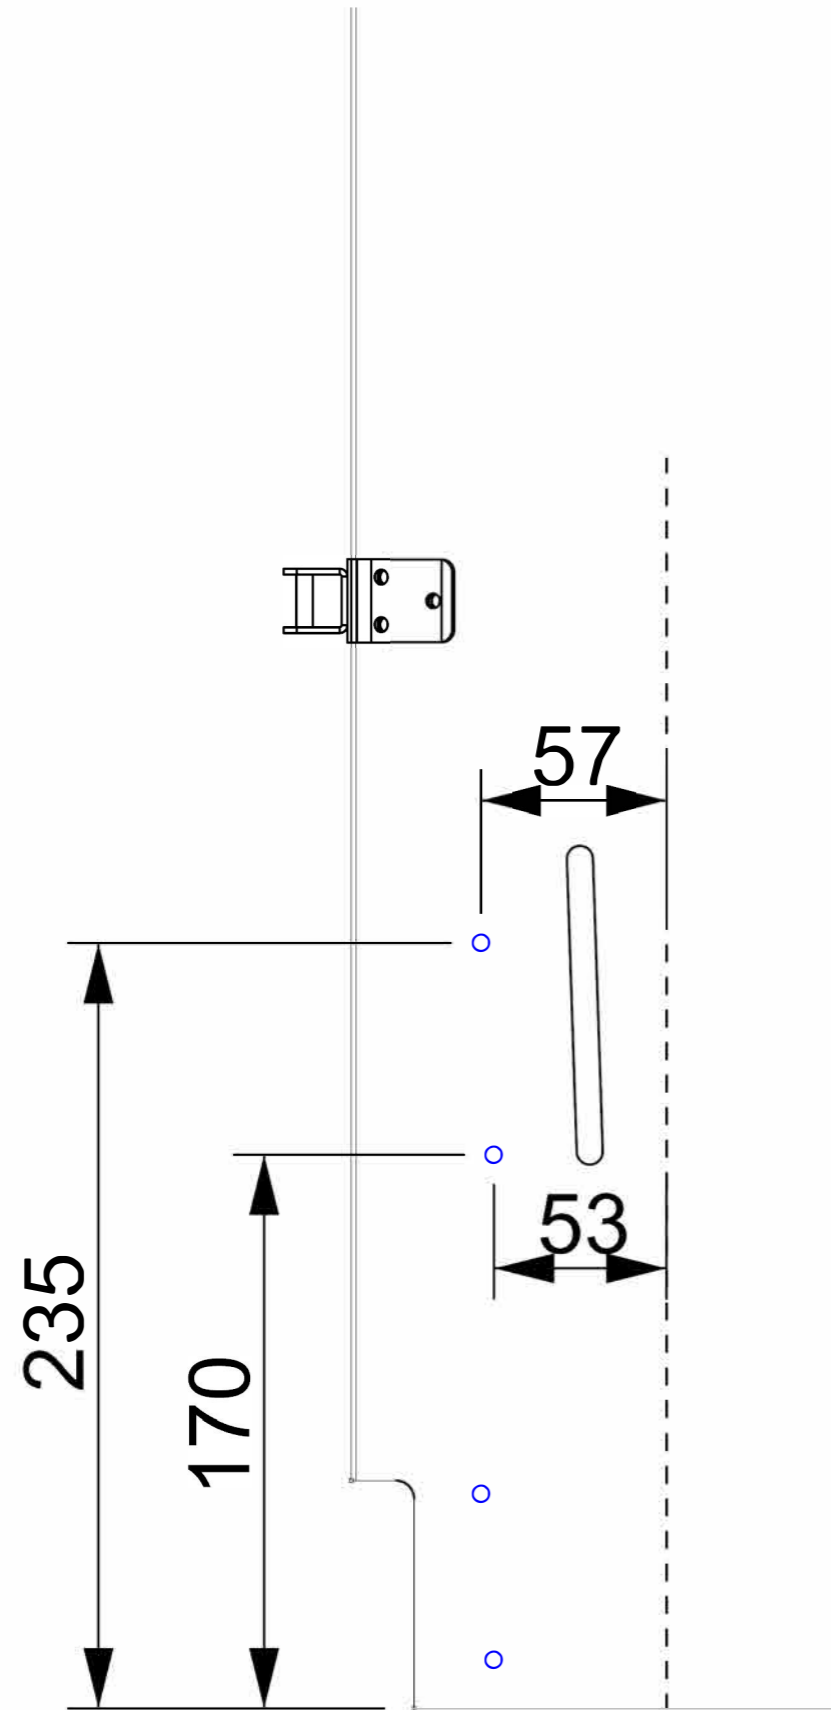

N15 1-16 cunningham position rev1.1