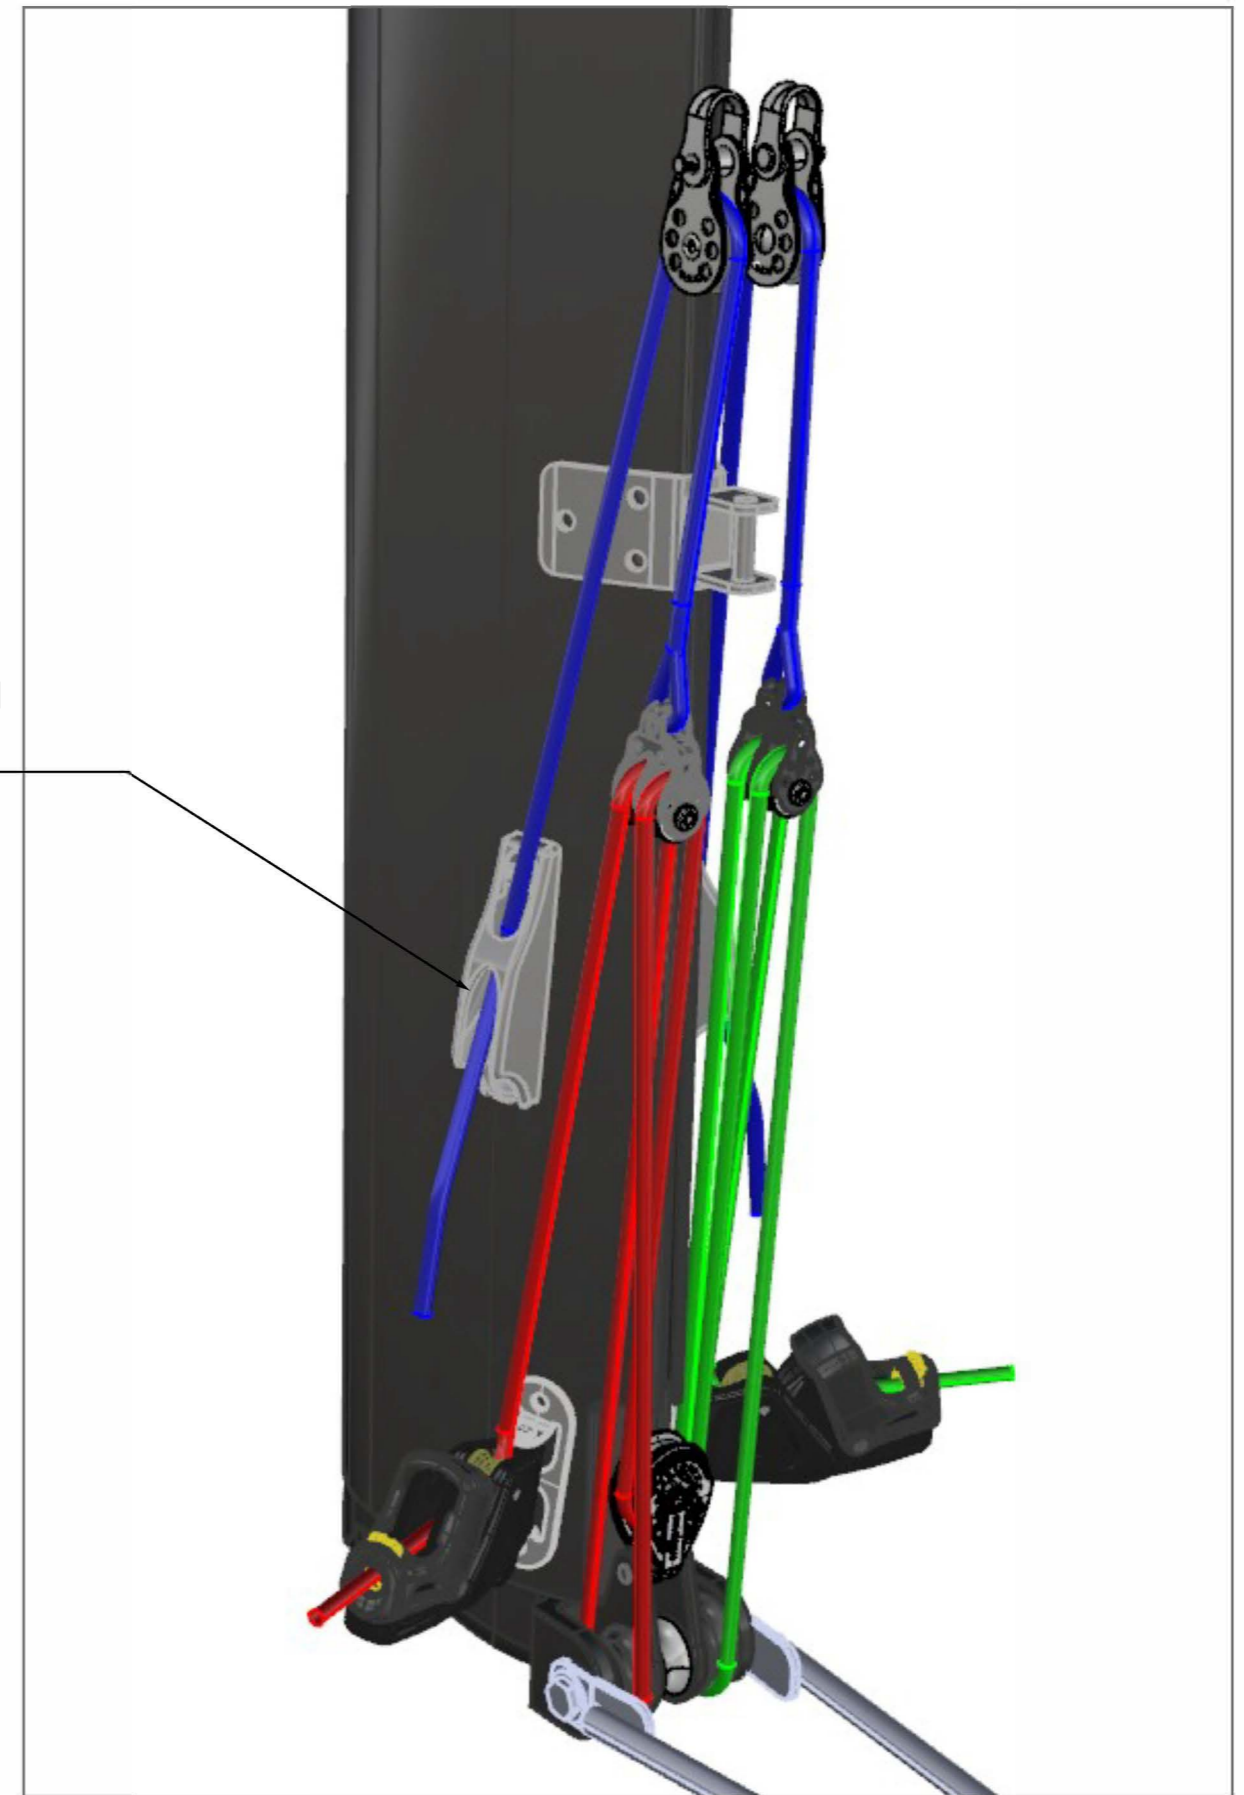

Nacra SKU#32421
Clam Cleat